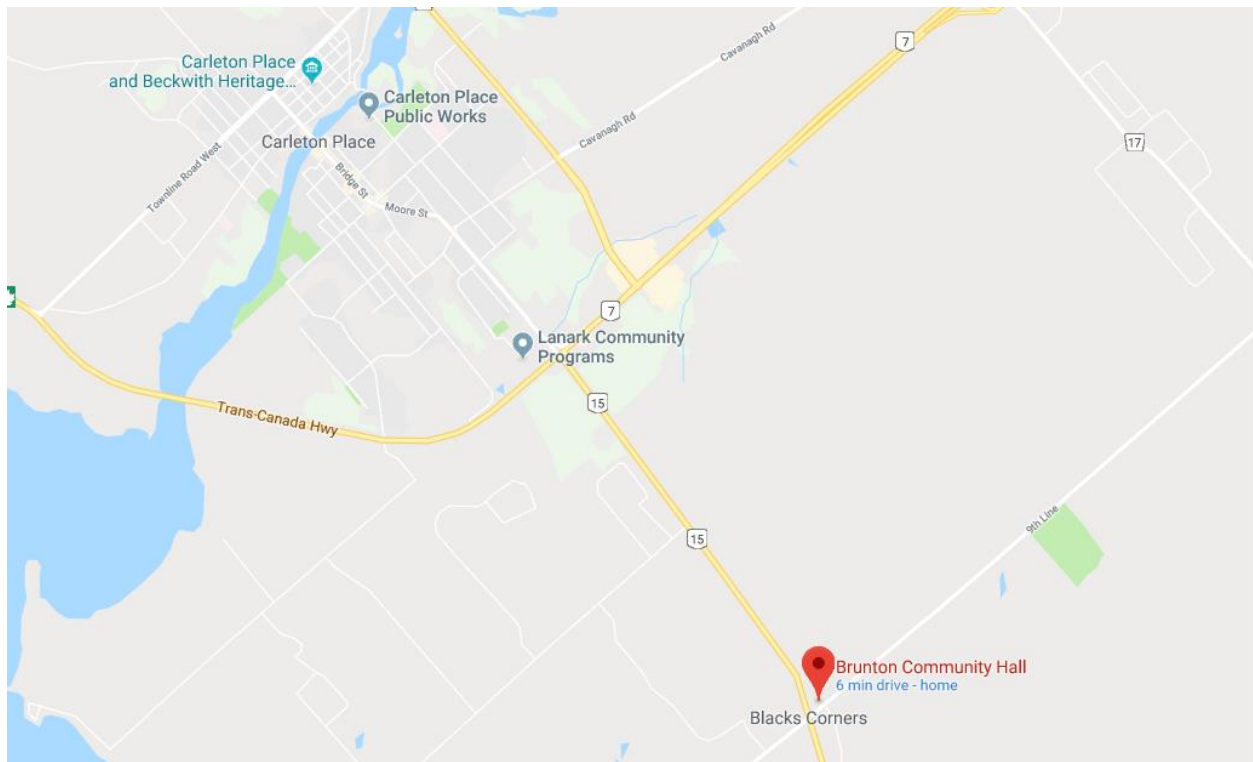

The Locations for Dancing at Mississippi Squares Dance Club

Directions to Dance Locations:

At all locations, we like to keep the dance floor in top shape.
Please carry your soft-soled dance shoes with you to the dance.

Our regular location for square dancing is at the the Brunton Community Hall at Black's Corners. On the occasions when we can't dance there, we will probably be at Notre Dame Catholic High School. See the dance schedule. Please refer to the dance schedule, prior to your visit so to confirm that night's dance location. Remember, **Visitors are Always Welcome** at Mississippi Squares.

Principal Dance Location: Brunton Community Hall, 1702 9th Line, Blacks Corners

Blacks Corners is two miles south of Carleton Place, on Highway 15, in the direction of Smiths Falls. Turn east at the traffic lights at Blacks Corners. Brunton Hall is inside the last set of doors in the Municipal Building, (Beckwith Township Town Hall) which is on your immediate left.